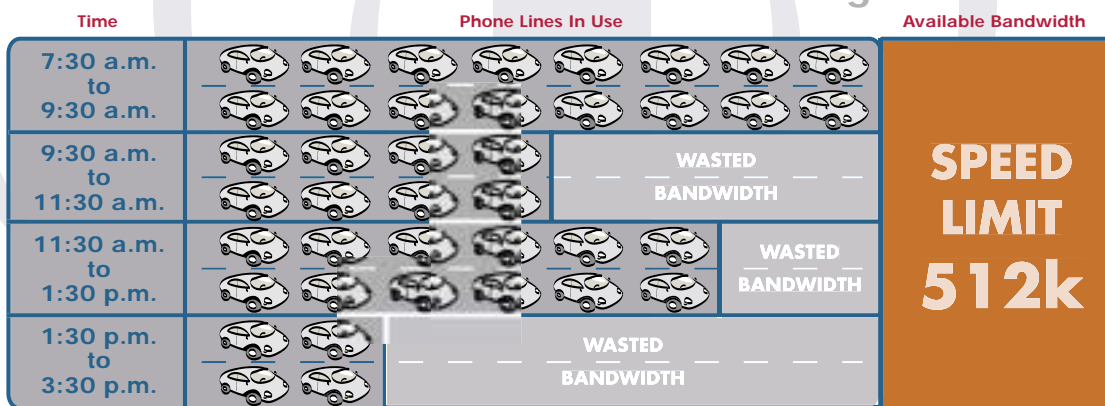

A New Way to Experience Telecommunications

IElement Integrated Services

IElement Integrated Services
FLEXIBLE

One IElement DynamicWave T1 Connection

Other Service Provider Offering

Other Service Provider Offering
FIXED

Voice Connection | Data Connection

IElement's application of the flexible dynamic pipe technology is simple: less traffic, faster service. Like the varied speed of a car during the day depending on the flow of traffic, your Internet speed will fluctuate accordingly when multiple users are on the phone and when they're not. When you subscribe to IElement's integrated access DynamicWave Solution, you open the door to the Internet highway.