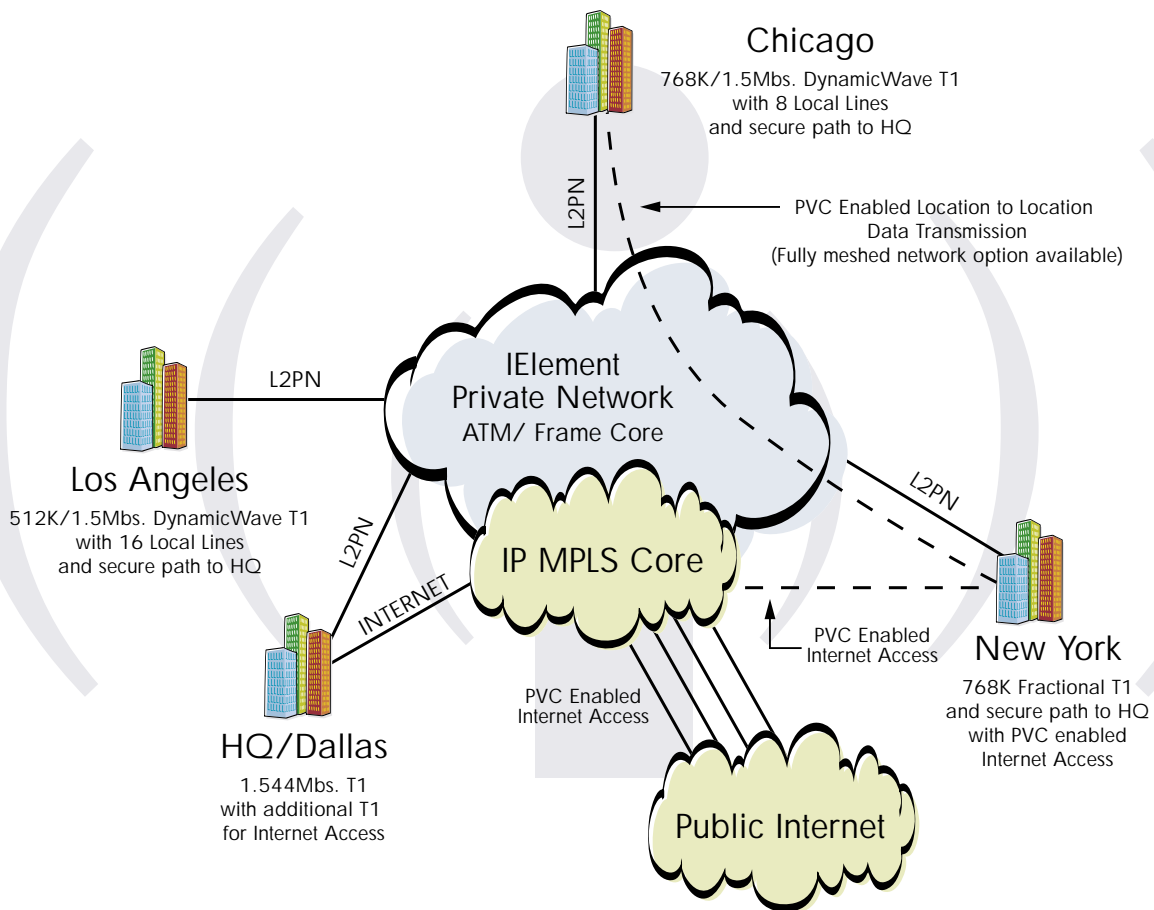

## Significantly More Efficient

The L2PN™ Solution allows your data to be delivered at the fastest and most efficient speeds available today. With traditional Layer 3 Virtual Private Network offerings, additional encryption hardware is required which typically degrades connection speeds by as much as 33%.

In addition, unlike traditional encryption-based Virtual Private Network Layer 3 technologies, IElement's L2PN™ Solution avoids the use of the public Internet for transferring information between locations so all of your information travels on our private and secure network. You'll experience the highest level of security and efficiency with IElement's L2PN™ Solution.

### Experience the L2PN™ Solution Difference:

- Built-In security
- No encryption or firewalls
- Customized four digit dialing plan
- Free office-to-office calling with four digit dialing
- Compatible with virtually any phone or data network
- Nationwide coverage
- Minimal deployment costs
- Integrates with your current phone system

## Experience the L2PN™ Solution Difference:

- Internet access can be controlled from HQ, or any location can have separate and distinct Internet connections via permanent virtual circuits (PVCs).
- L2PN™ is based on safe, secure and reliable asynchronous transfer mode (ATM) technology that can be scaled from 3 locations to 3000.
- IElement's next generation core can support the hub and spoke network layout, as well as the mesh network model.
- Customized four digit dialing is available between customer's locations across their network, thus eliminating interoffice toll charges.